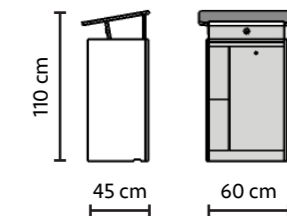

Multimedia Desk

Uw compacte designmeubel

In de juiste ergonomische houding presteren mét persoonlijke afwerking in logo en kleur. De Multimedia Desk, een compact designmeubel, past in elke ruimte en is door de glijdoppen eenvoudig verplaatsbaar. Uw toetsenbord is aan het oog onttrokken voor de toeschouwer én er is voldoende ruimte voor uw hardware. Ook kabels, elektra en beeldaansluitingen zijn professioneel weggewerkt

Multimedia Desk