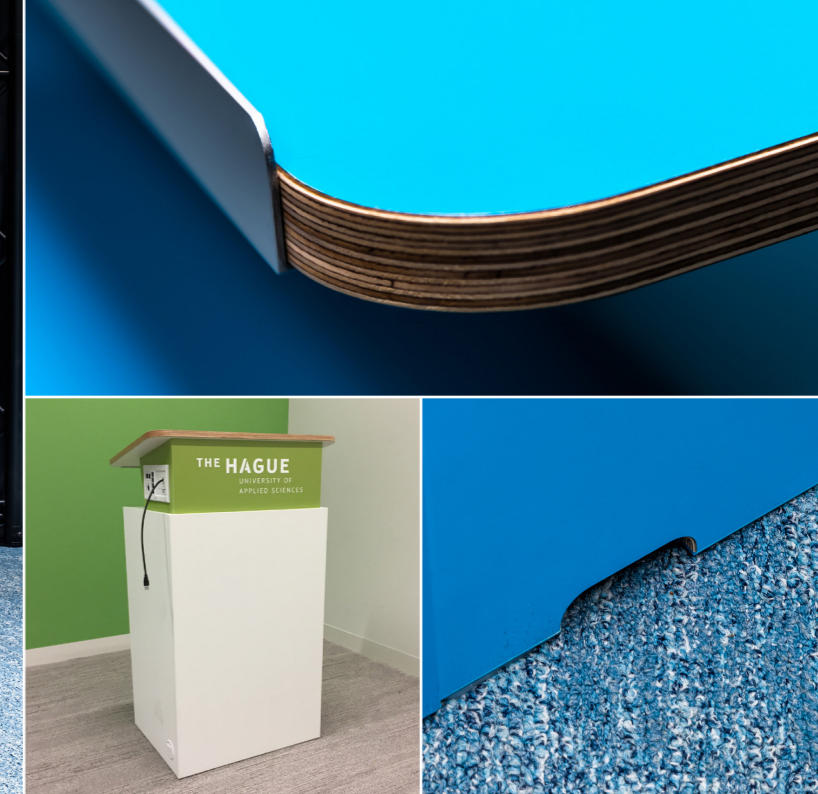

Multimedia Desk

Multimedia Desk

Uw compacte designmeubel

In de juiste ergonomische houding presteren mét persoonlijke afwerking in logo en kleur. De Multimedia Desk, een compact designmeubel, past in elke ruimte en is door de glijdoppen eenvoudig verplaatsbaar. Uw toetsenbord is aan het oog onttrokken voor de toeschouwer én er is voldoende ruimte voor uw hardware. Ook kabels, elektra en beeldaansluitingen zijn professioneel weggewerkt