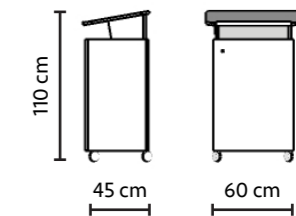

Multimedia Desk
Mobile