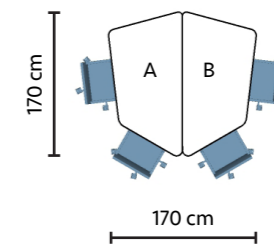

Setup Meeting

Setup Frontrow

Beetle

55" - 65"

**HERO**  
FURNITURE